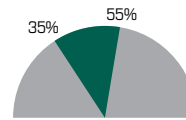

RED OAK

MAPLE

TECHNICAL INFO

DIMENSIONS

WIDTH	THICKNESS
3-1/4"	3/4"

INSTALLATION TYPE

RELATIVE HUMIDITY STABILITY CHART

FINISH WARRANTY